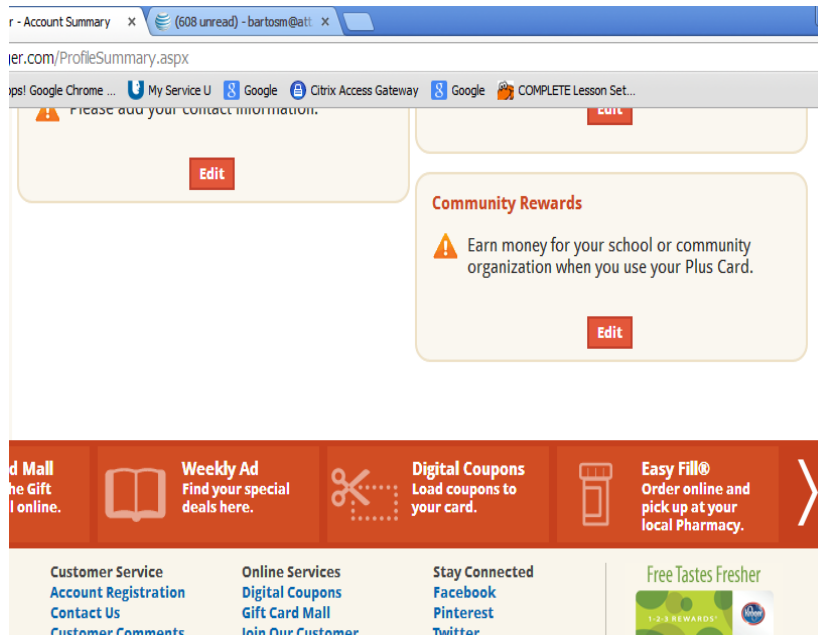

How to Link your Kroger Card to St. Bernadette Catholic Church Christian Action Food Pantry.

Get yourself a Kroger card! And set up an account (email and password), on line at www.krogercommunityrewards.com

Once you have an account set up, go to “Account Setting” and in the lower right you will see a Box for “Community Rewards”. Select “edit”

Now you will see this – fill in the information with the red asterisk

Capital "B"

...And St. Bernadette

Christian Action will

be one of the choices.

The screenshot shows the Kroger website's 'Community Rewards Program' page. The top navigation bar includes the Kroger logo, location information (Houston, TX), and a search bar. The main content area is titled 'Community Rewards Program' and contains a sidebar with account settings and a main section for finding an organization. A white arrow points to the search input field in the '1. Find Your Organization' step, which contains the text 'St. B'. Below this, the '2. Select Your Organization' step shows a list of organizations with columns for Organization Name, Address, and Organization Number.