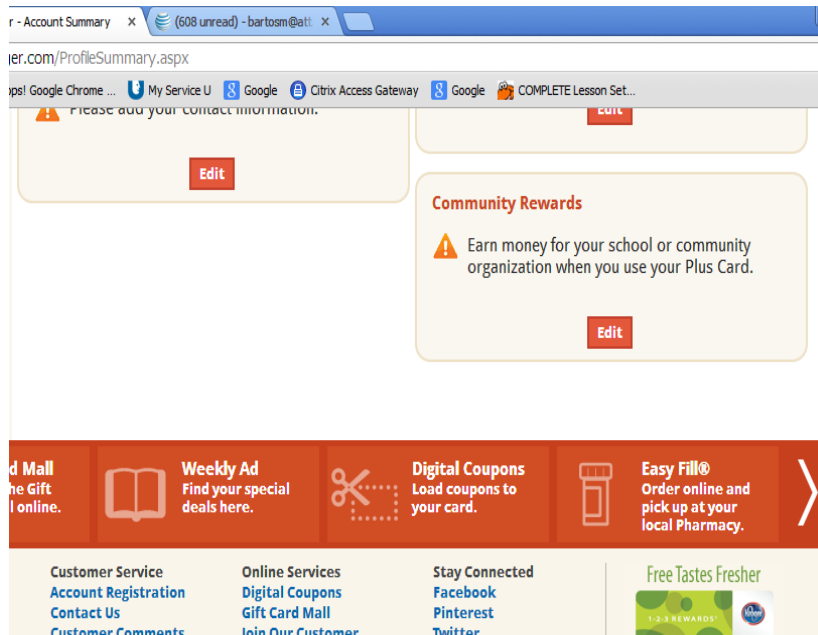

How to Link your Kroger Card to St. Bernadette Catholic Church Christian Action Food Pantry.

Get yourself a Kroger card! And set up an account (email and password), on line at www.krogercommunityrewards.com

Once you have an account set up, go to “Account Setting” and in the lower right you will see a Box for “Community Rewards”. Select “edit”

Now you will see this – fill in the information with the red asterisk